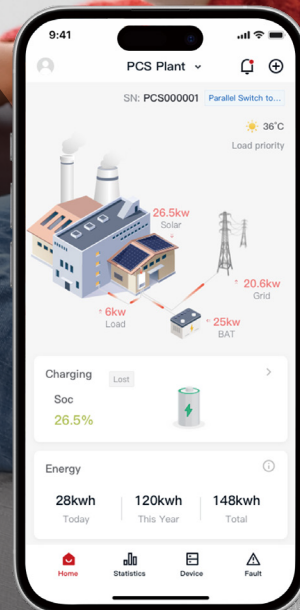

Enerview Pro

Mobile phone app available on both IOS and Android to access EnerClo for online monitoring and maintenance

Features

-  Quick and easy overview
-  Professional analysis
-  PC and mobile phone accessible
-  Real-time monitoring
-  Detail report downloadable
-  Online control and maintenance

Plant Information

Plant overview	Quick yield overview of all your PV plants
Specified plant	All important data at a glance including energy output, yield gains, environment status
Device overview	Display of all important data about the data logger, environment monitor, and other key devices
Plant event log	Display of all the warning events of the plant