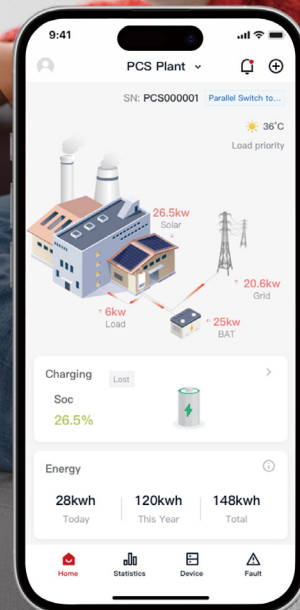

Enerview Pro

Mobile phone app available on both IOS and Android to access EnerClo for online monitoring and maintenance

Features

- Quick and easy overview
- Professional analysis
- PC and mobile phone accessible
- Real-time monitoring
- Detail report downloadable
- Online control and maintenance