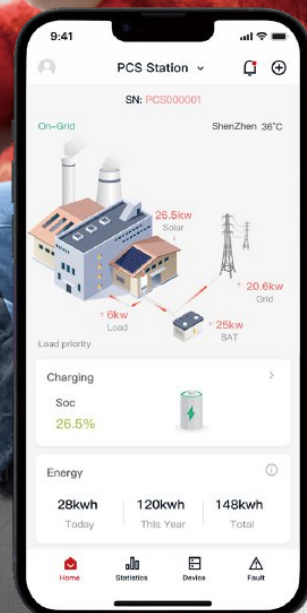

EnerView

Mobile phone app available on both IOS and Android to access EnerClo for online monitoring and maintenance

Features

- Quick and easy overview
- Professional analysis
- PC and mobile phone accessible
- Real-time monitoring
- Detail report downloadable
- Online control and maintenance